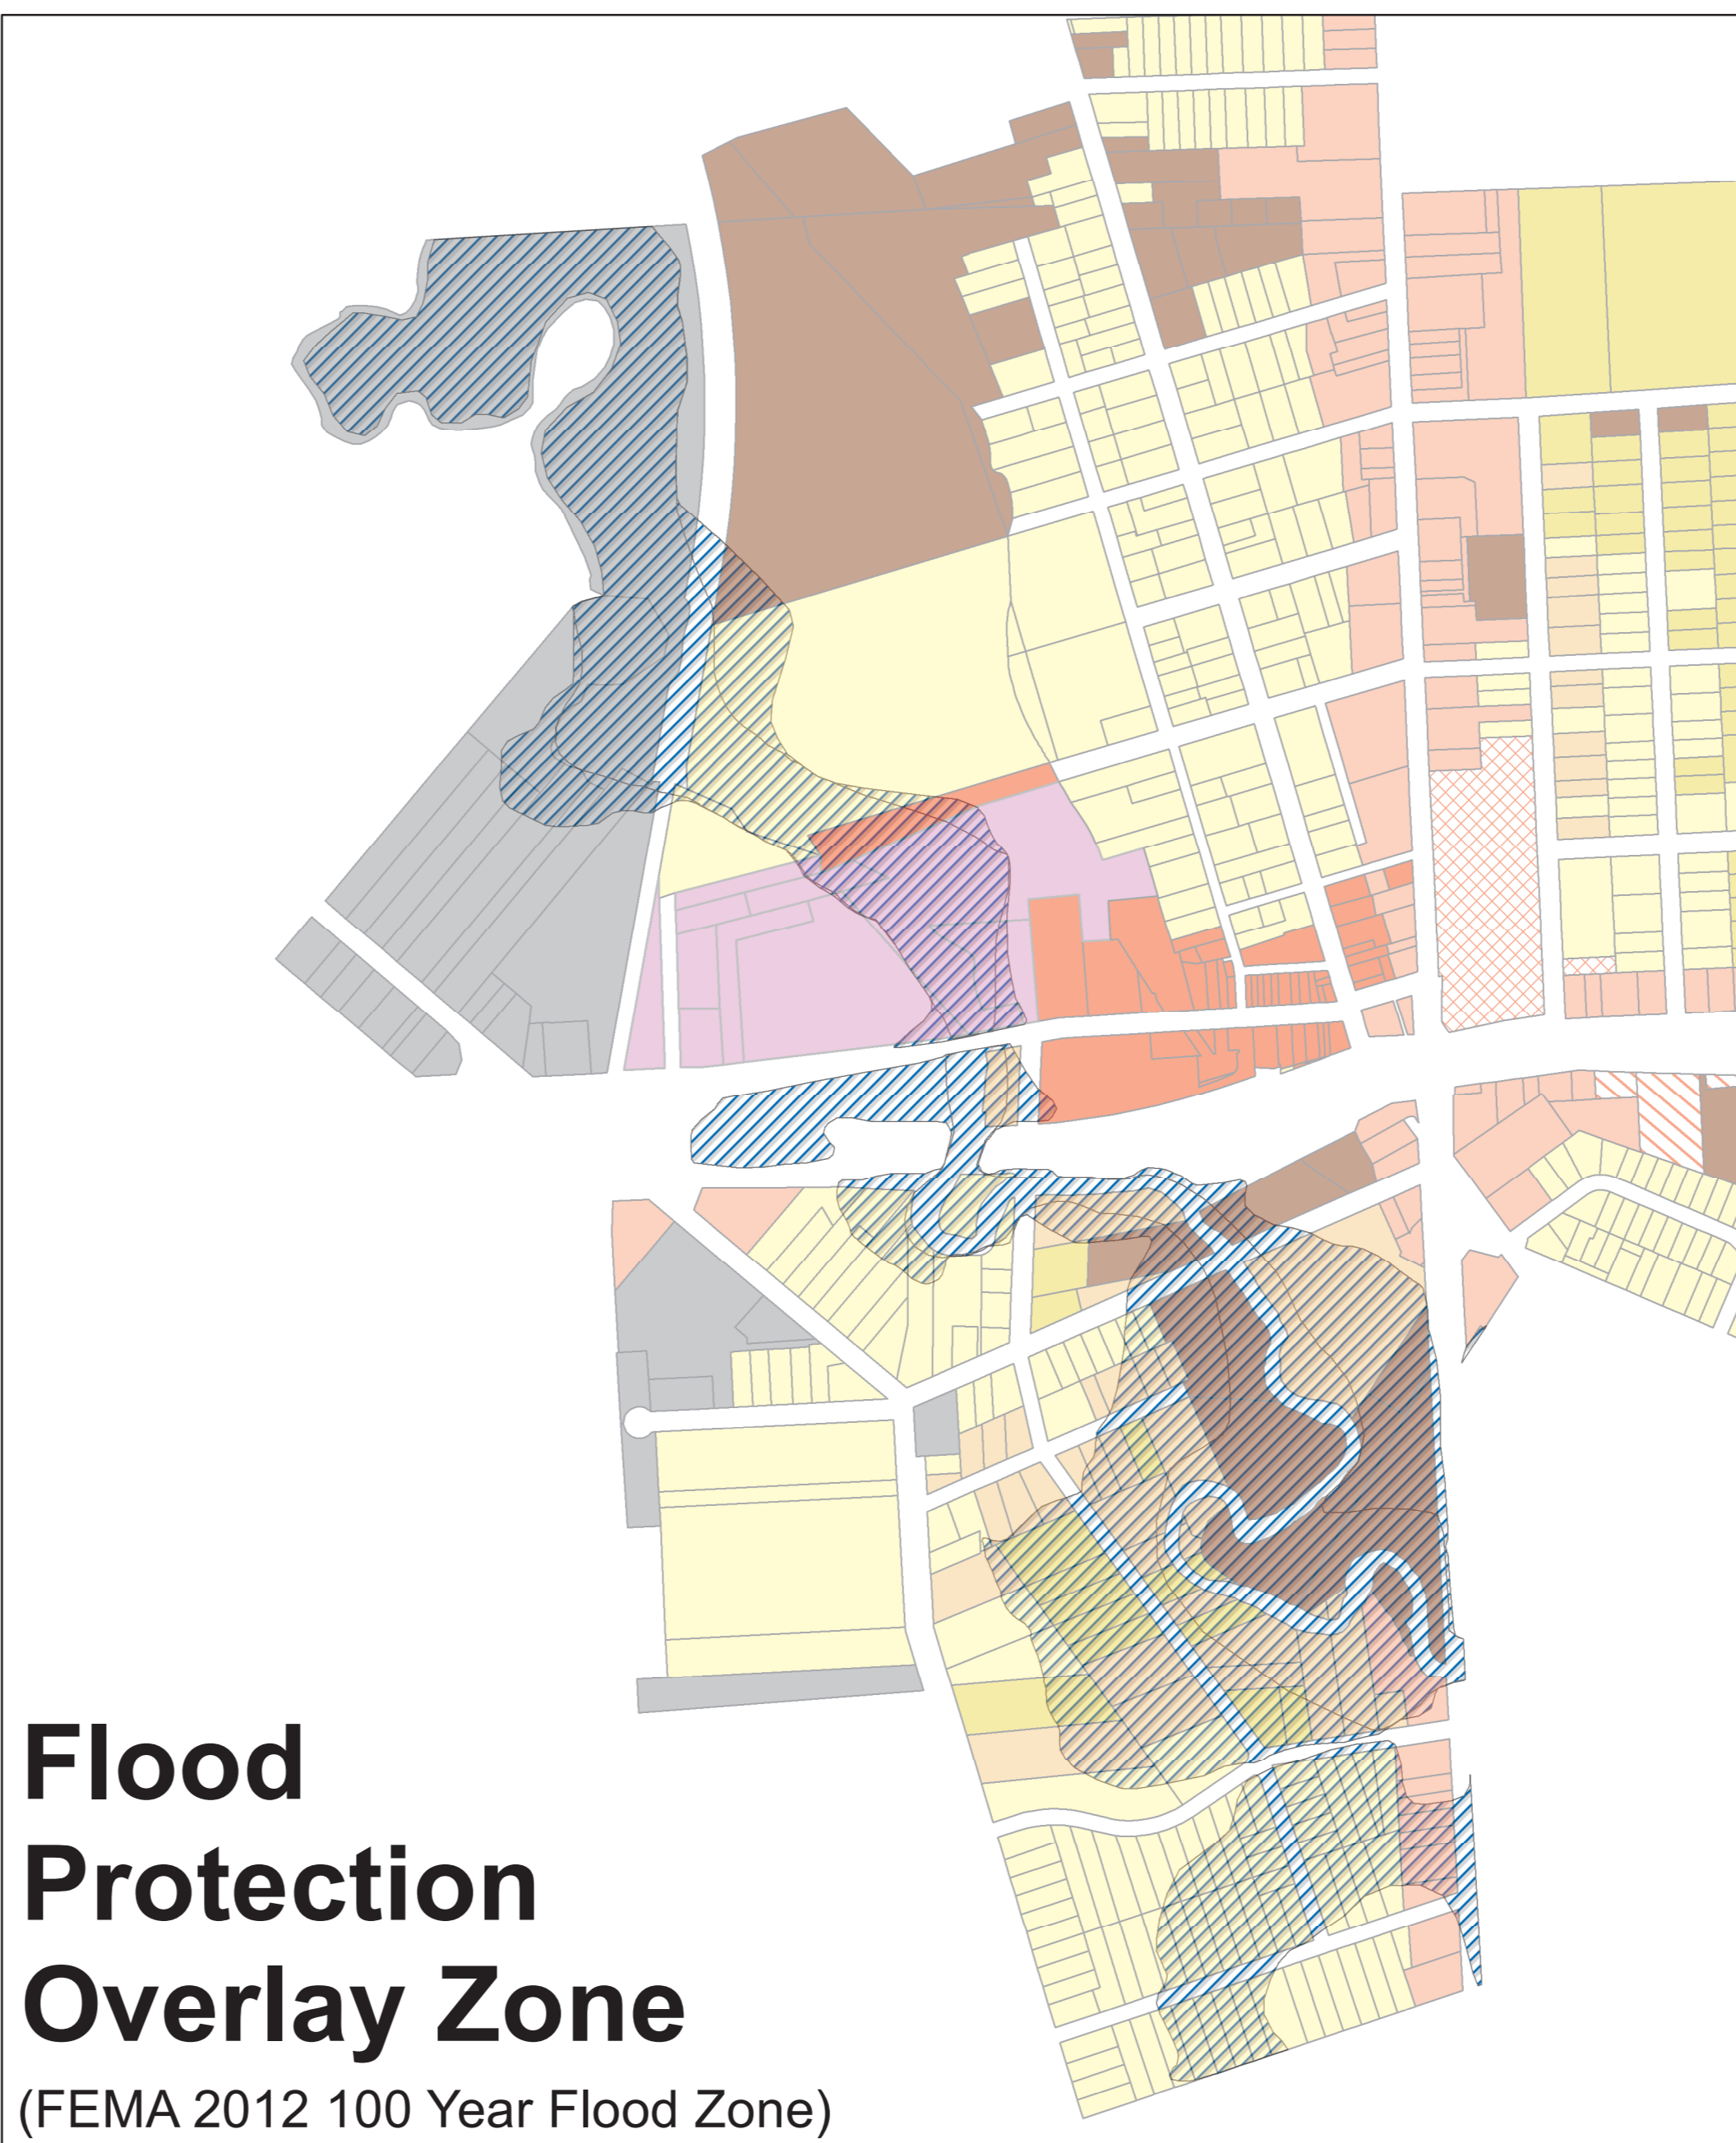

# City of Utica - Zoning Map

N  
1:4,679

## Legend

	R-1A		C-1		MXD
	R-1B		C-2		P-1
	R-2		O-1		I
	R-3		DMXD		

Parcel information - Summer 2014

## Flood Protection Overlay Zone

(FEMA 2012 100 Year Flood Zone)

## Historic Preservation Overlay District