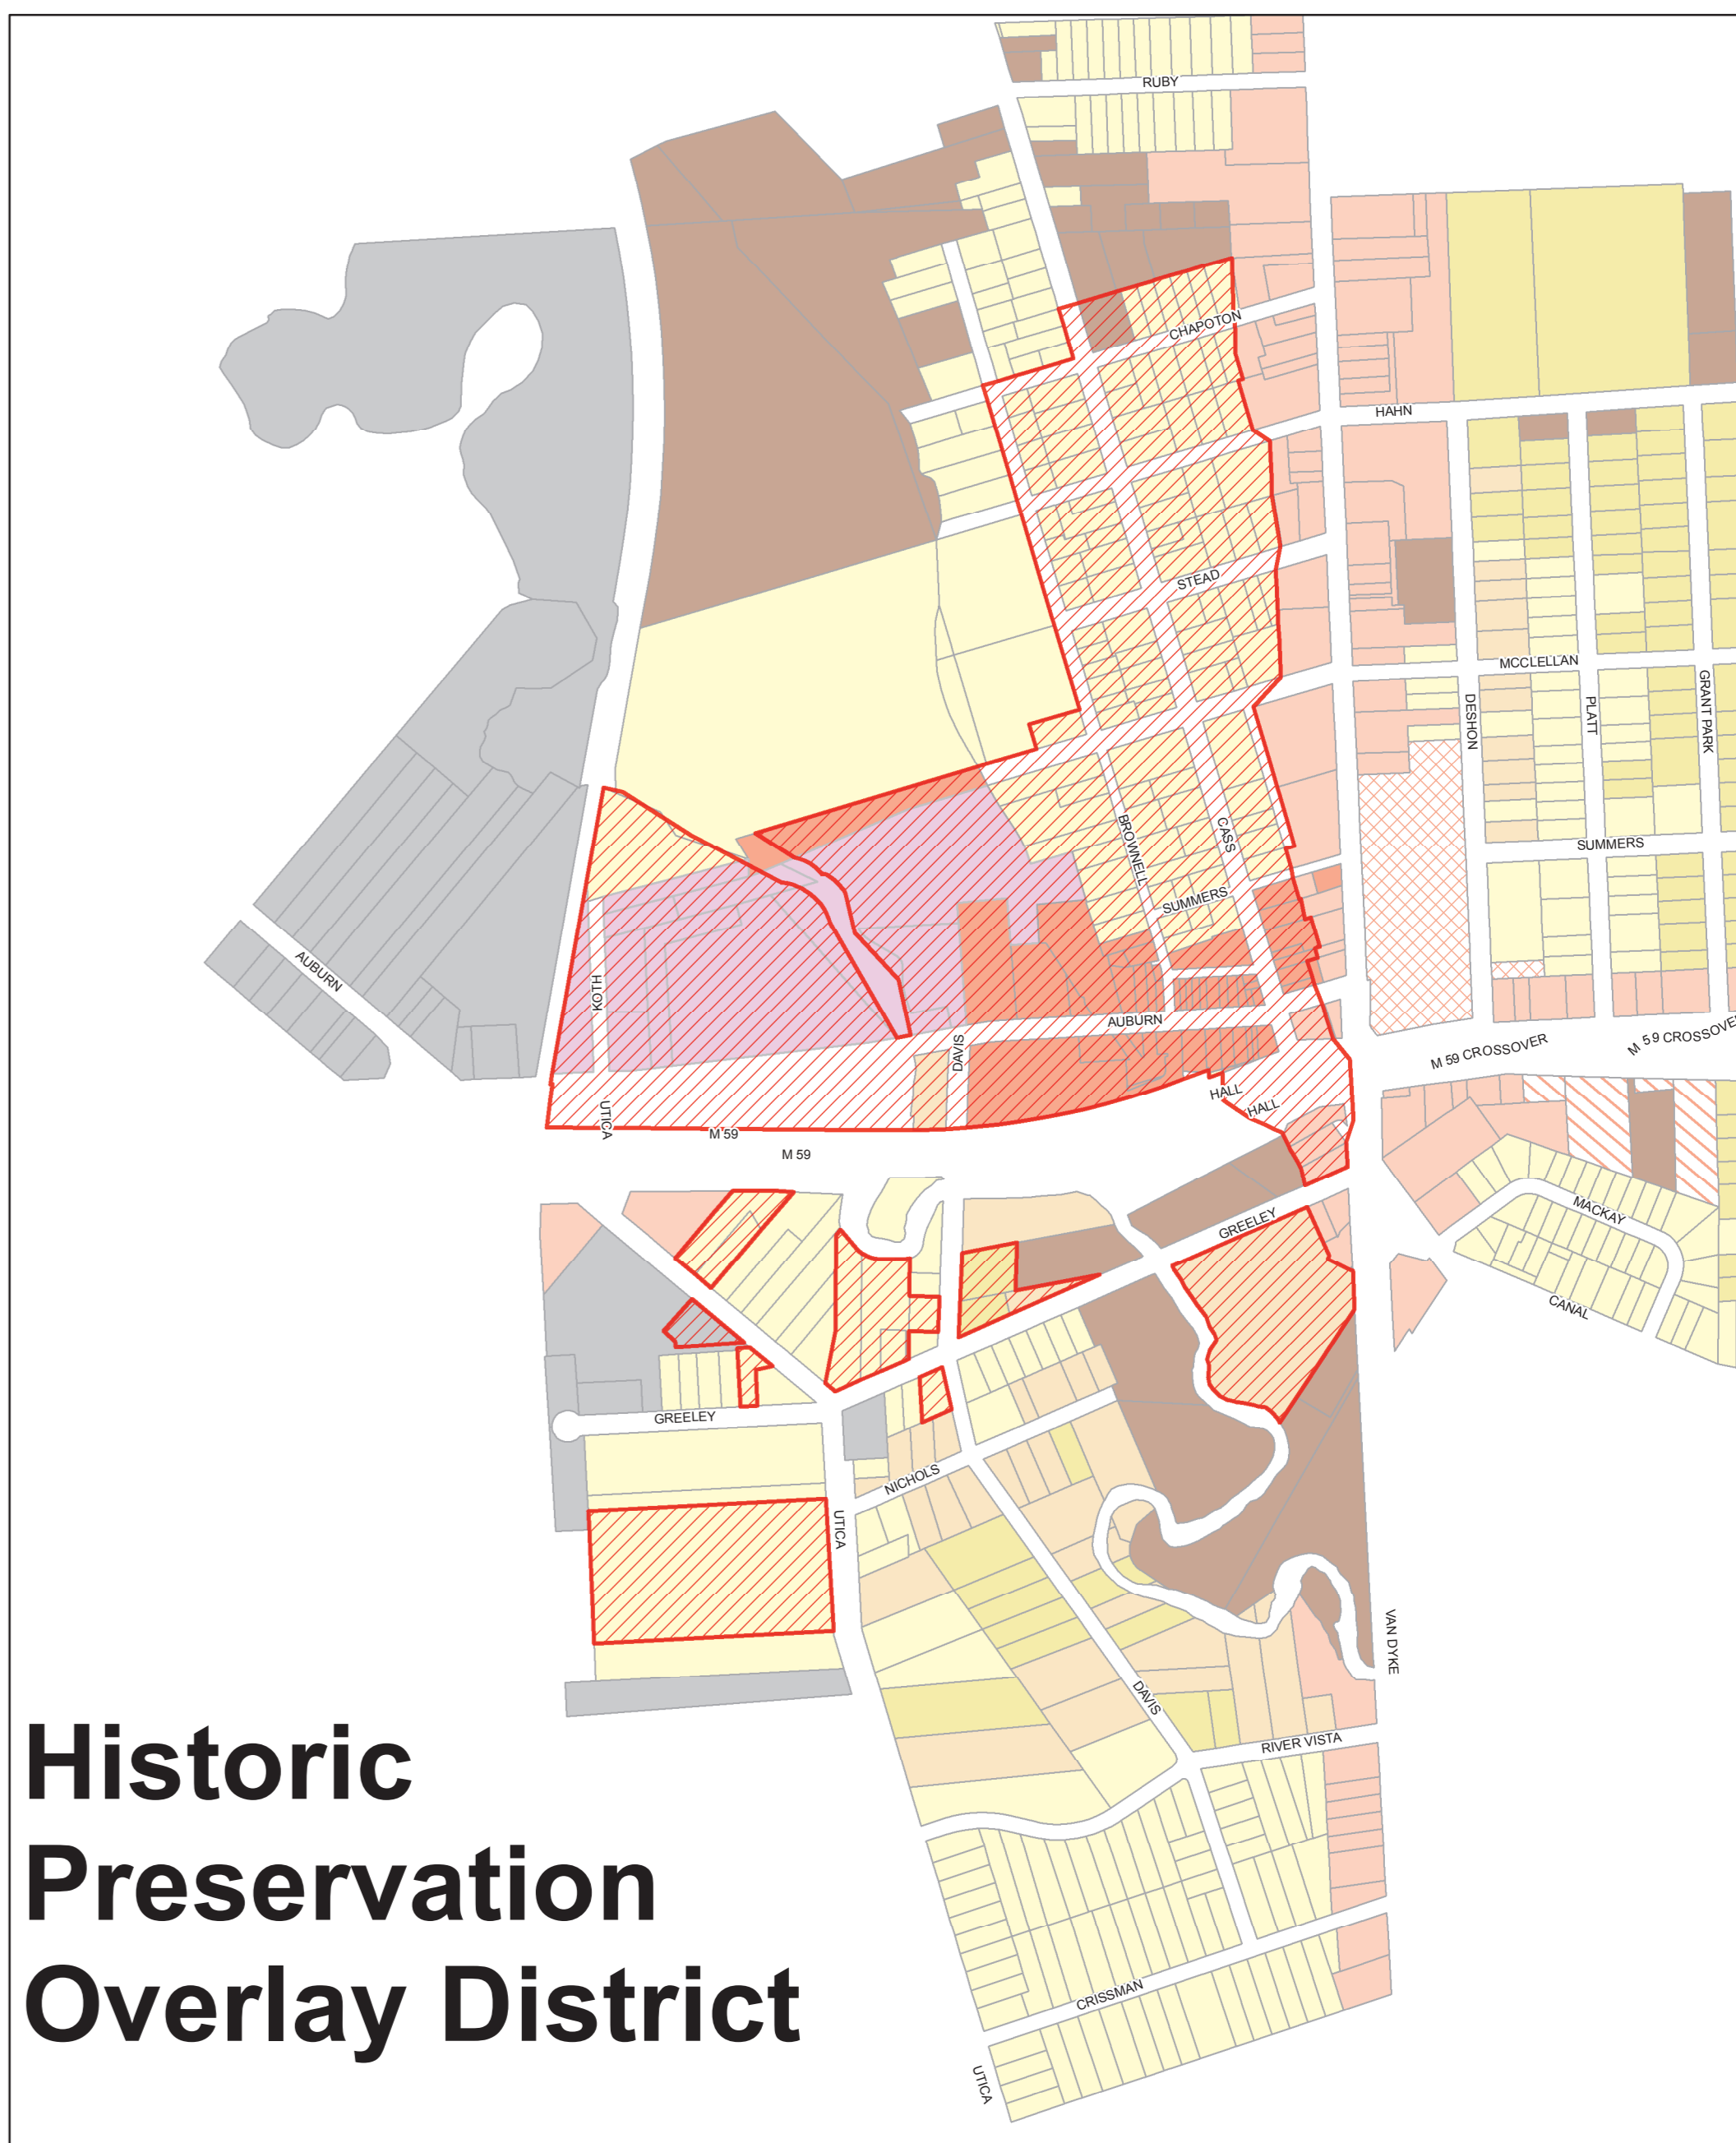

# City of Utica - Zoning Map

N  
1:4,679

## Legend

	R-1A		C-1		MXD
	R-1B		C-2		P-1
	R-2		O-1		I
	R-3		DMXD		

Parcel information - Summer 2014

## Flood Protection Overlay Zone

(FEMA 2012 100 Year Flood Zone)

## Historic Preservation Overlay District