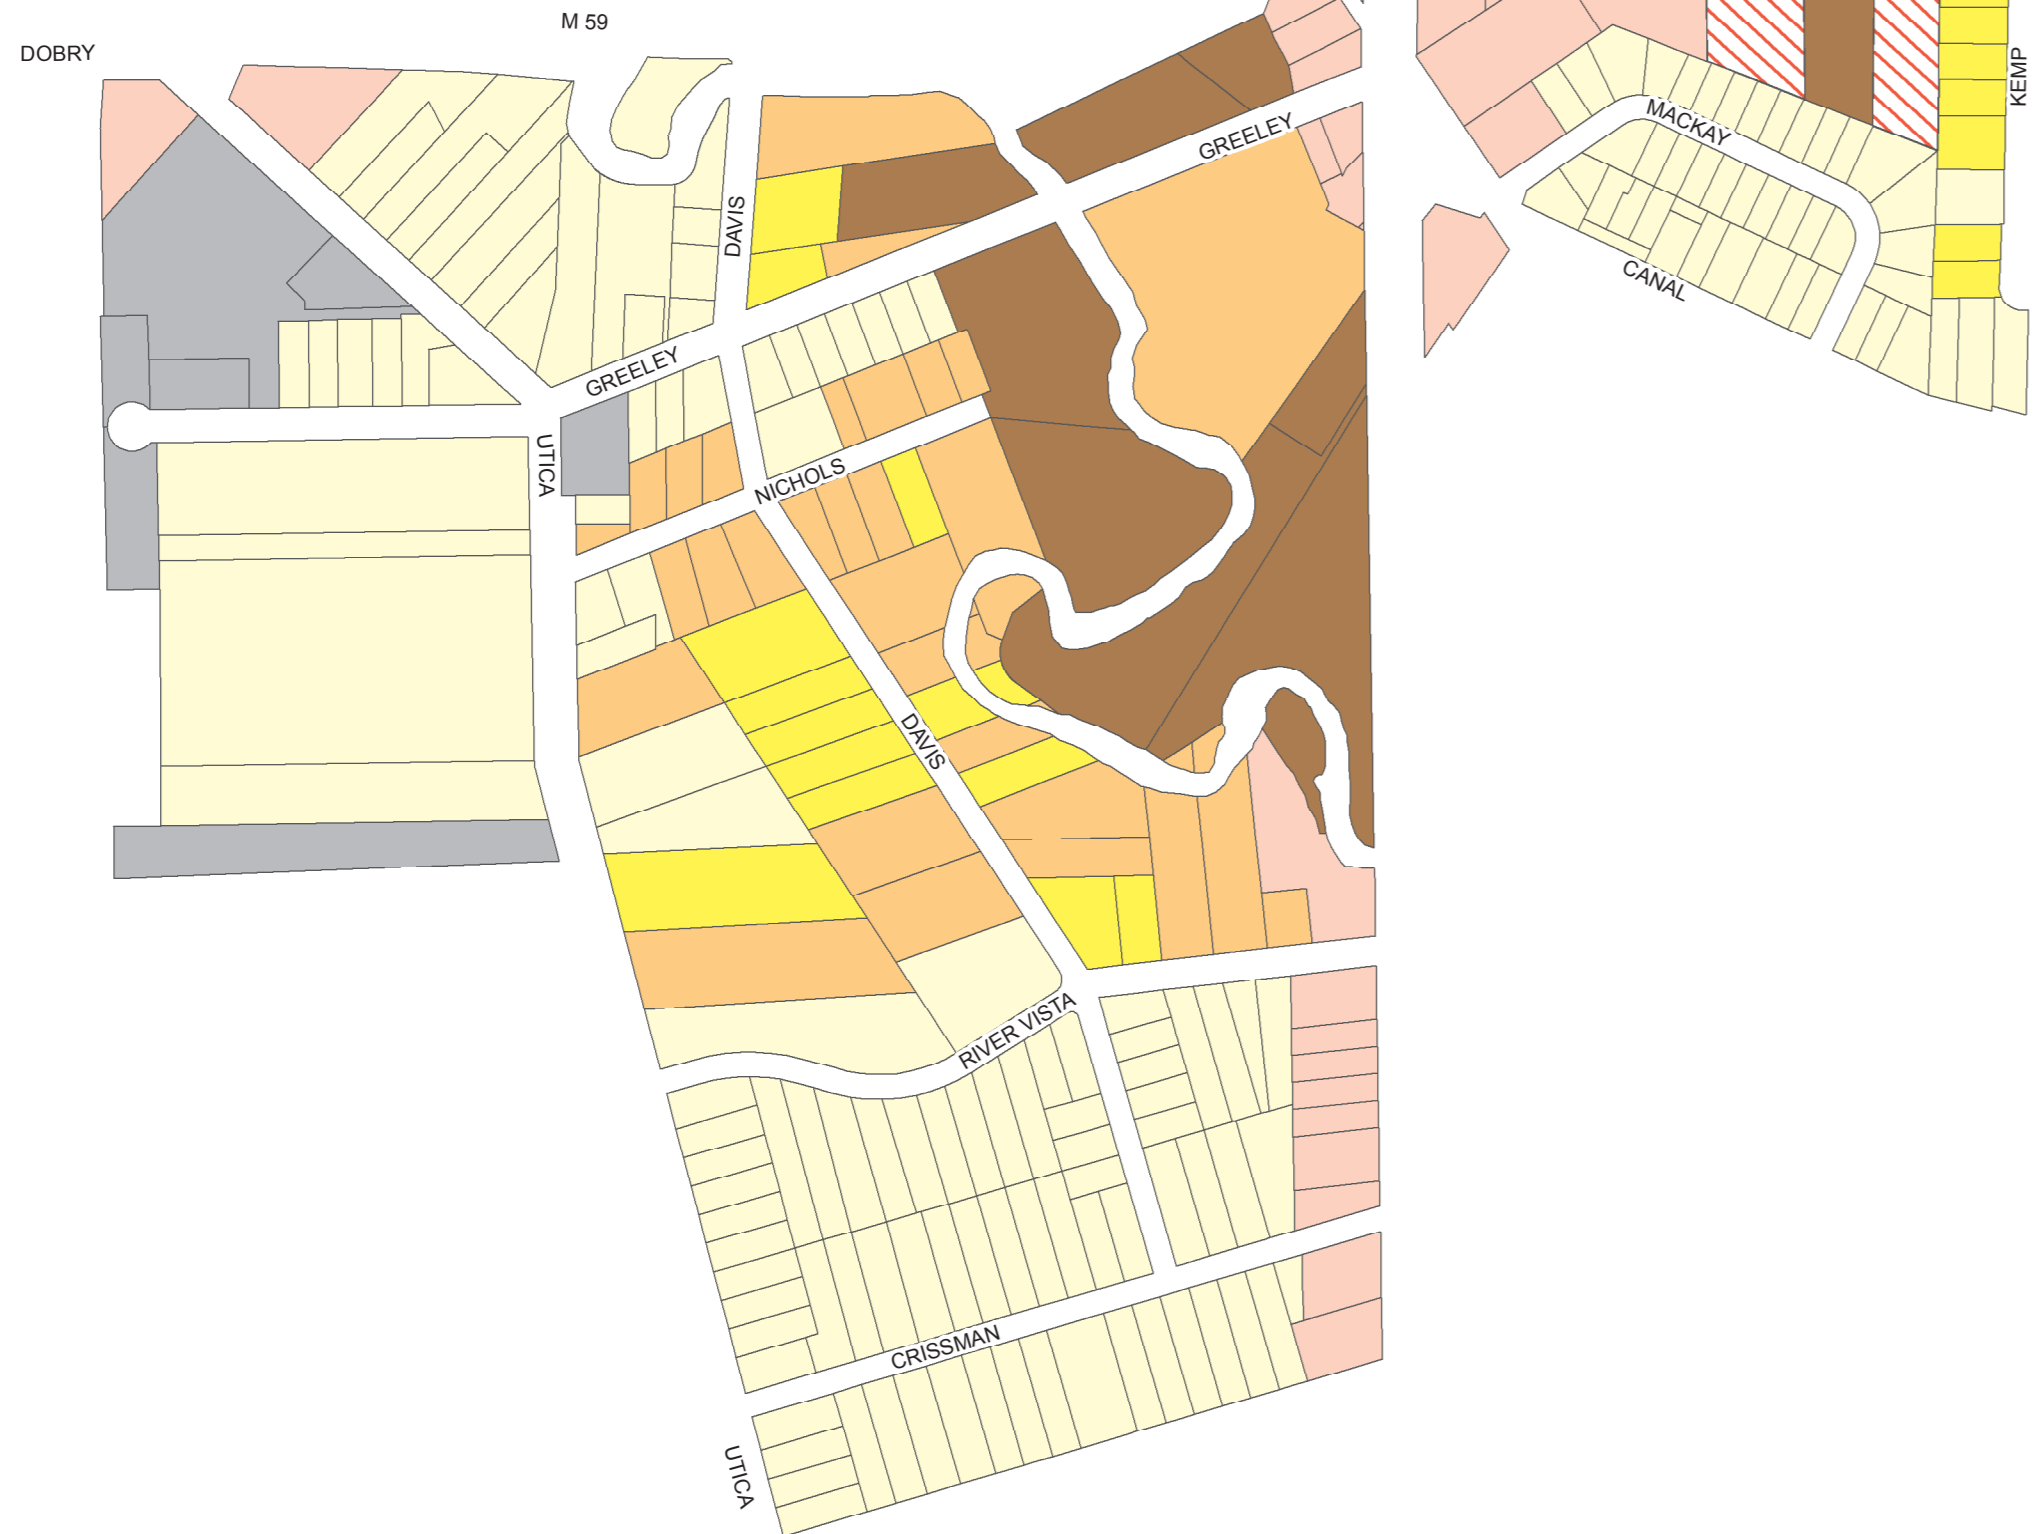

# City of Utica - Zoning Map

N  
1:4,679

## Legend

	R-1A		C-1		MXD
	R-1B		C-2		P-1
	R-2		O-1		I
	R-3		DMXD		

Parcel information - Summer 2014

## Flood Protection Overlay Zone

(FEMA 2012 100 Year Flood Zone)

## Historic Preservation Overlay District